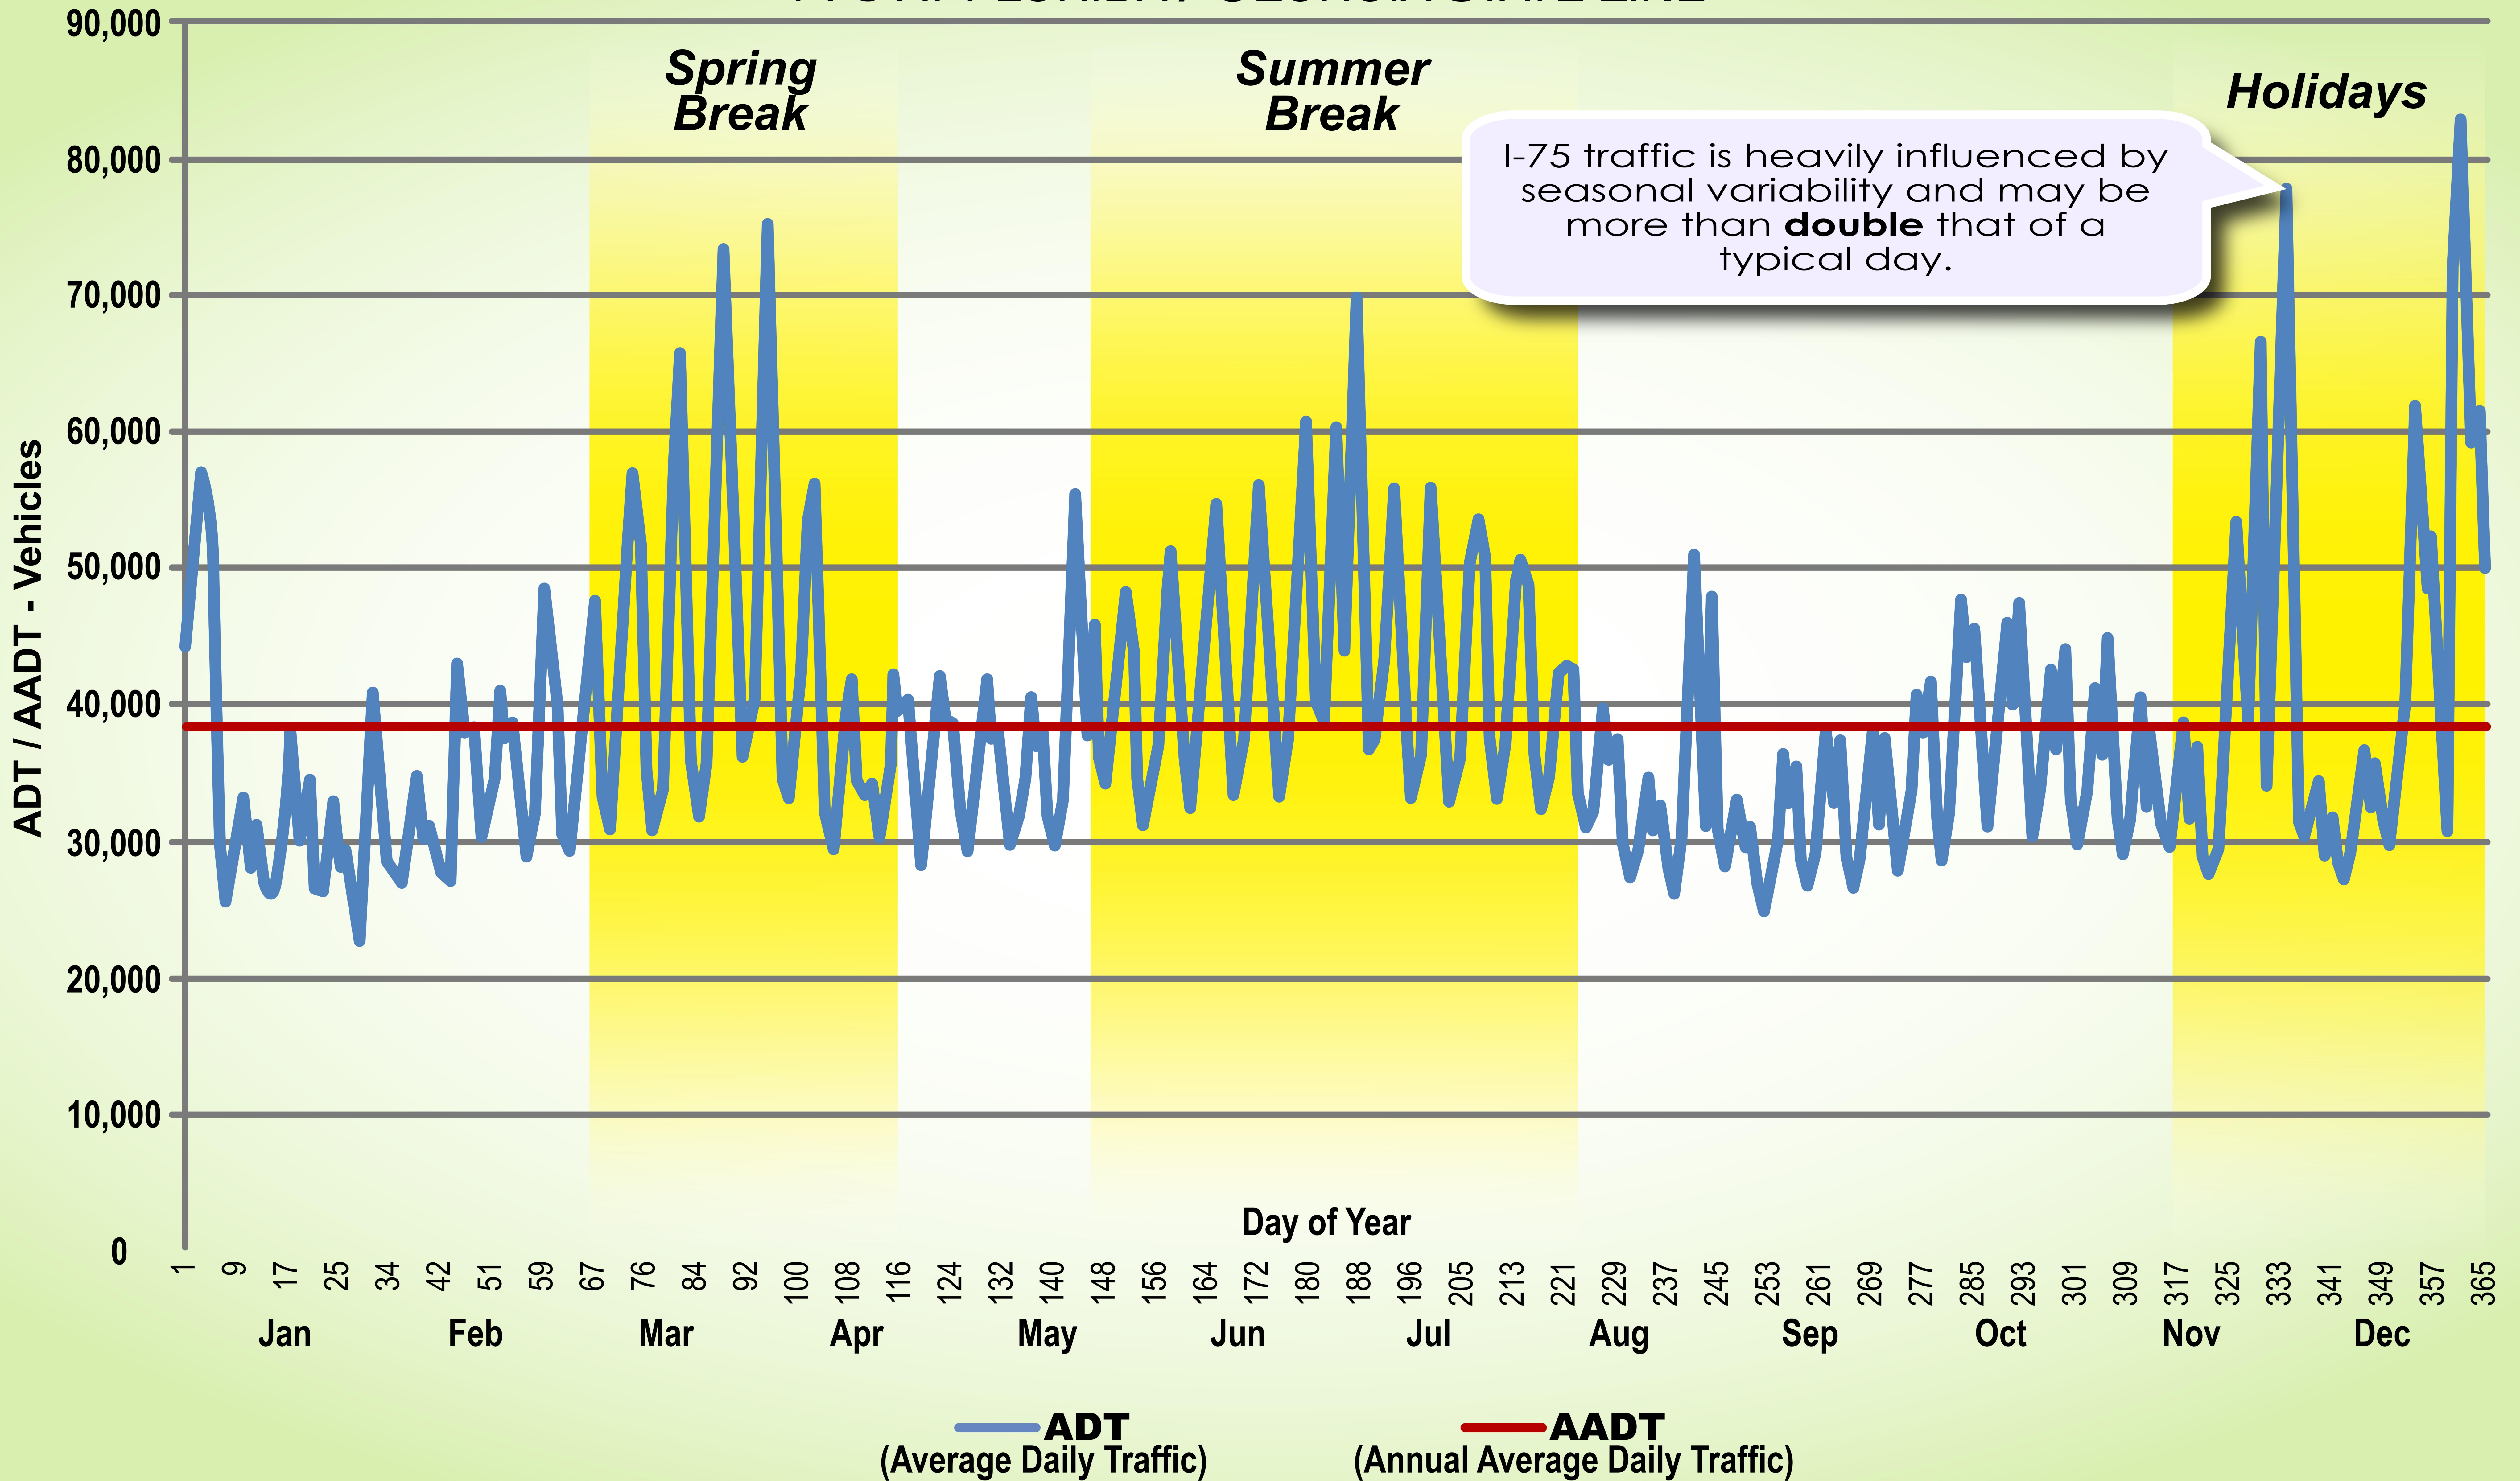

# I-75 Annual Traffic Profile (2014)

I-75 AT FLORIDA / GEORGIA STATE LINE

Source: Telemetered Traffic Monitoring Site (TTMS); 320112 on I-75 north of SR 143 from FDOT, Transportation Statistics Office.